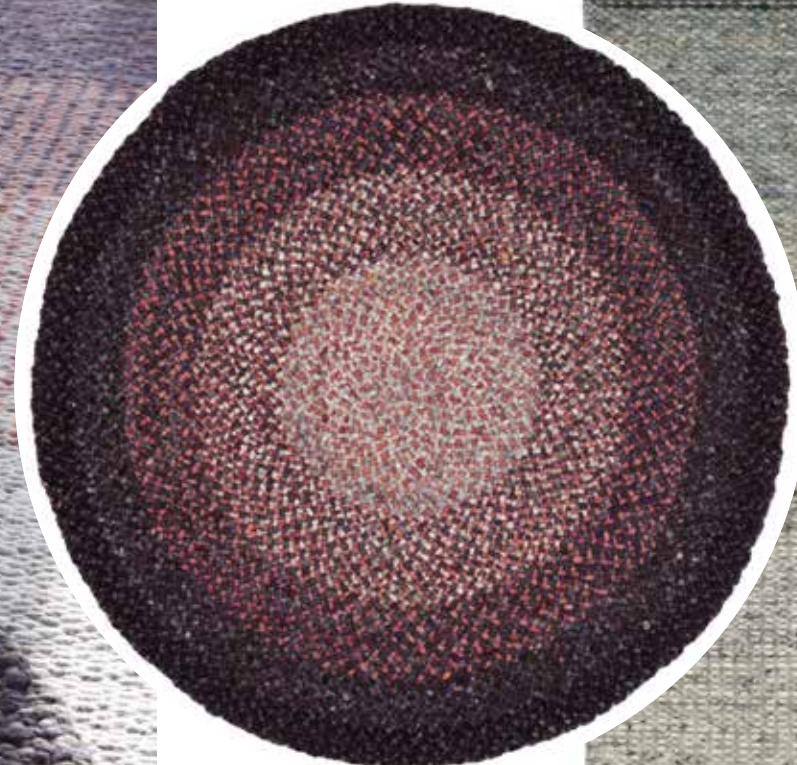

Perletta fade

Handcrafted rugs

ROUNABOUT
FADE BLEU

FADE
A sophisticated play of colours creates a surprising effect. The design consists of different colourways that flow into each other, creating a simple rhythm. Because of the gradient from light to dark and the combination of various colours, these rugs fit into almost any interior!

LIMONE
FADE GREY

ROUNABOUT
FADE GREY

Perletta
Bijsterhuizen 3011
6604 LP Wijchen
The Netherlands

info@perletta.com
www.perletta.com
+31 (0)24 684 23 28

LIMONE
FADE PURPLE

ROUNABOUT
FADE PURPLE

ROUNABOUT
FADE PURPLE

LIMONE
FADE GREEN

ROUNABOUT
FADE GREEN

ROUNABOUT
FADE BROWN

ROUNABOUT
FADE YELLOW