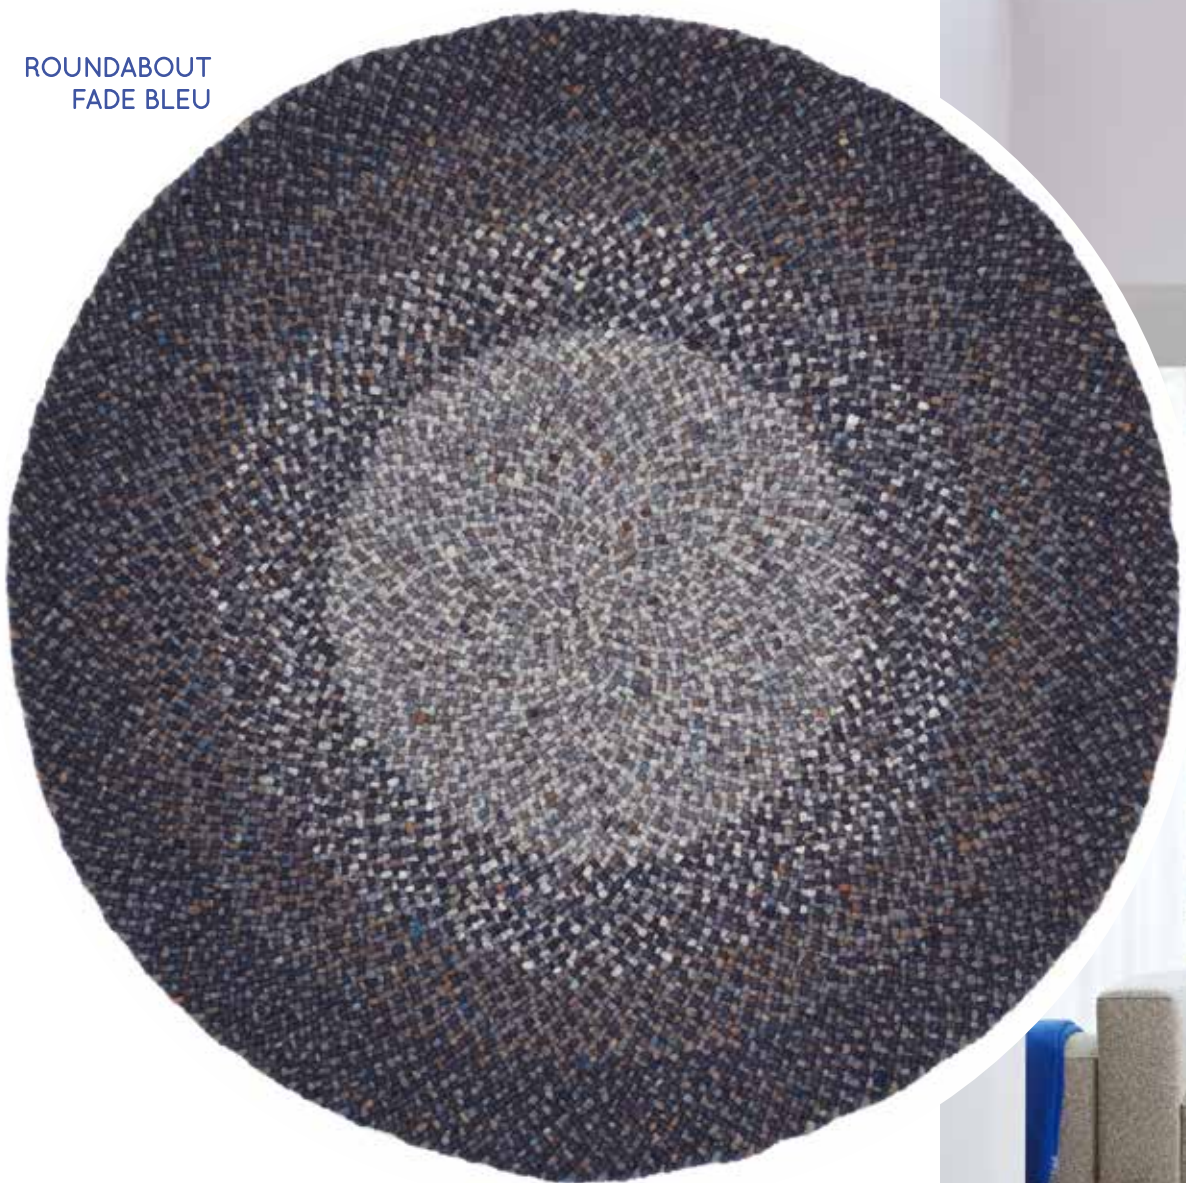

Perletta fade

Handcrafted rugs

ROUNABOUT
FADE BLEU

FADE
A sophisticated play of colours creates a surprising effect. The design consists of different colourways that flow into each other, creating a simple rhythm. Because of the gradient from light to dark and the combination of various colours, these rugs fit into almost any interior!

LIMONE
FADE GREEN

ROUNABOUT
FADE GREEN

ROUNABOUT
FADE BROWN

ROUNABOUT
FADE YELLOW