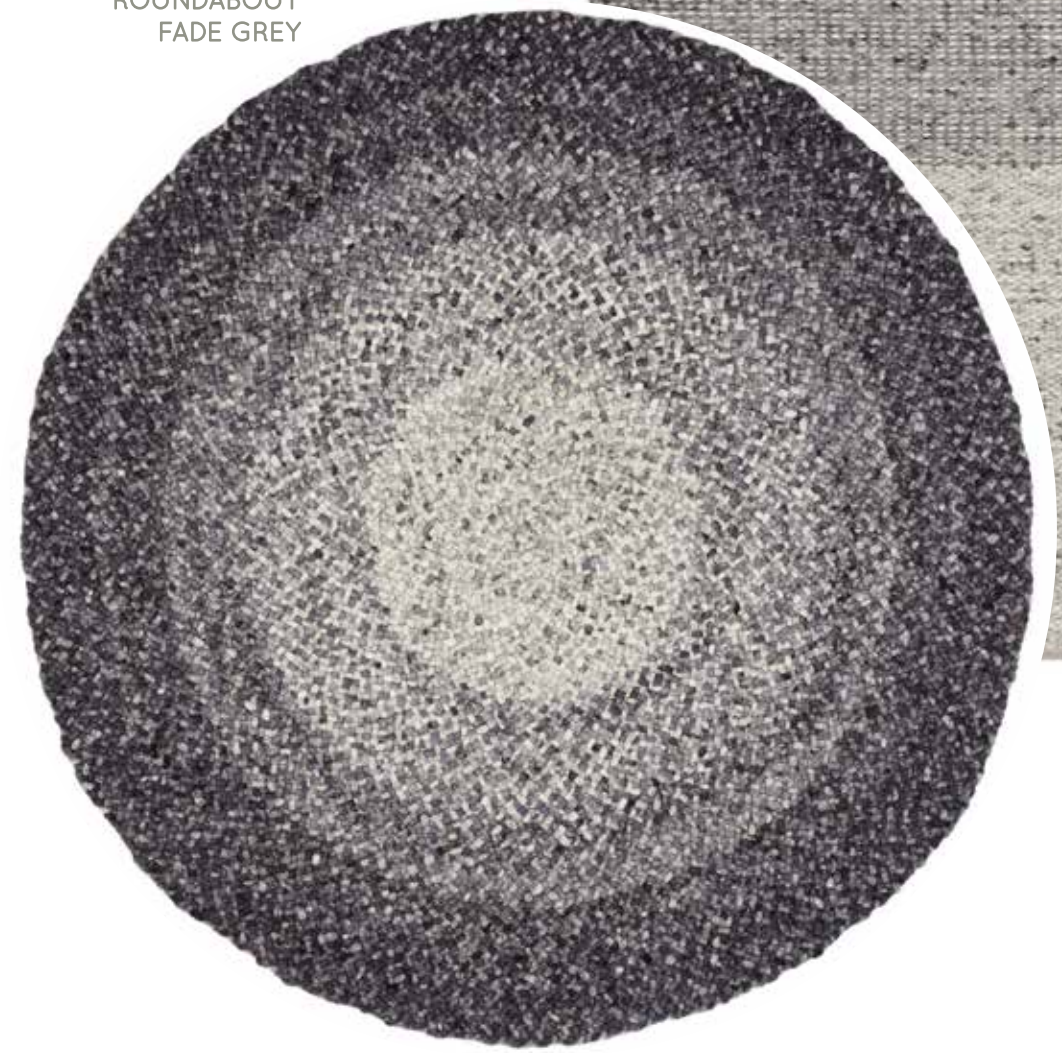

ROUNABOUT
FADE GREY